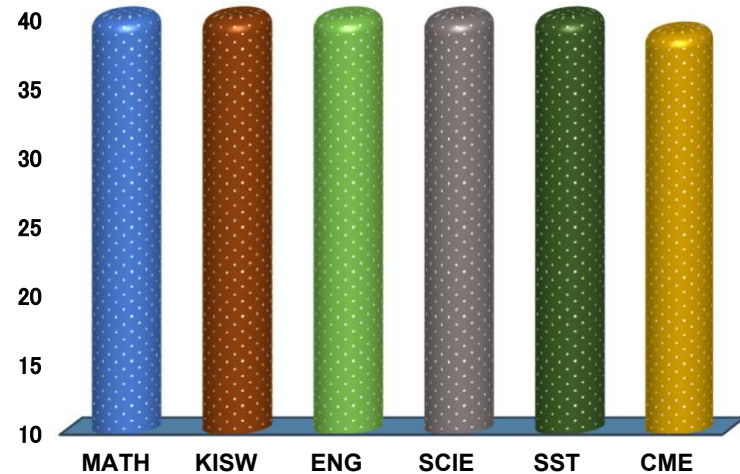

GOOD VICTORY

REGION: IRINGA

SCHOOL AVERAGE

44.3

DISTRICT: IRINGA

SUBJECT AND GRADE PERFORMANCE ANALYSIS

SUBJECT RANKING

SCIENCE	47.1	94%	1
MATHEMATICS	46.0	92%	2
ENGLISH	46.0	92%	3
KISWAHILI	45.3	91%	4
SOCIAL STUDIES	42.8	86%	5
CIVIC AND MORAL EDUCATION	38.9	78%	6

SUBJECT GRADE ANALYSIS

SUBJECT/GRADE	A	B	C	D	F
MATHEMATICS	40	1	0	0	0
KISWAHILI	38	3	0	0	0
ENGLISH	38	3	0	0	0
SCIENCE	41	3	0	0	0
SOCIAL STUDIES	26	3	0	0	0
CIVIC AND MORAL	18	3	5	0	0

OVERALL GRADE ANALYSIS

Grade	Count	Total	Percentage
A	38	41	47%
B	3		4%
C	0		0%
D	0		0%
F	0		0%

CHART SUBJECT ANALYSIS

BOYS VS GIRLS PERFORMANCE

Gender	SAT	SAT	TOTAL
Boys	18	23	41
44%		44%	

SEATED	41	100%
ABSENTEES	0	0%
PASSED	41	100%
FAILED	0	0%